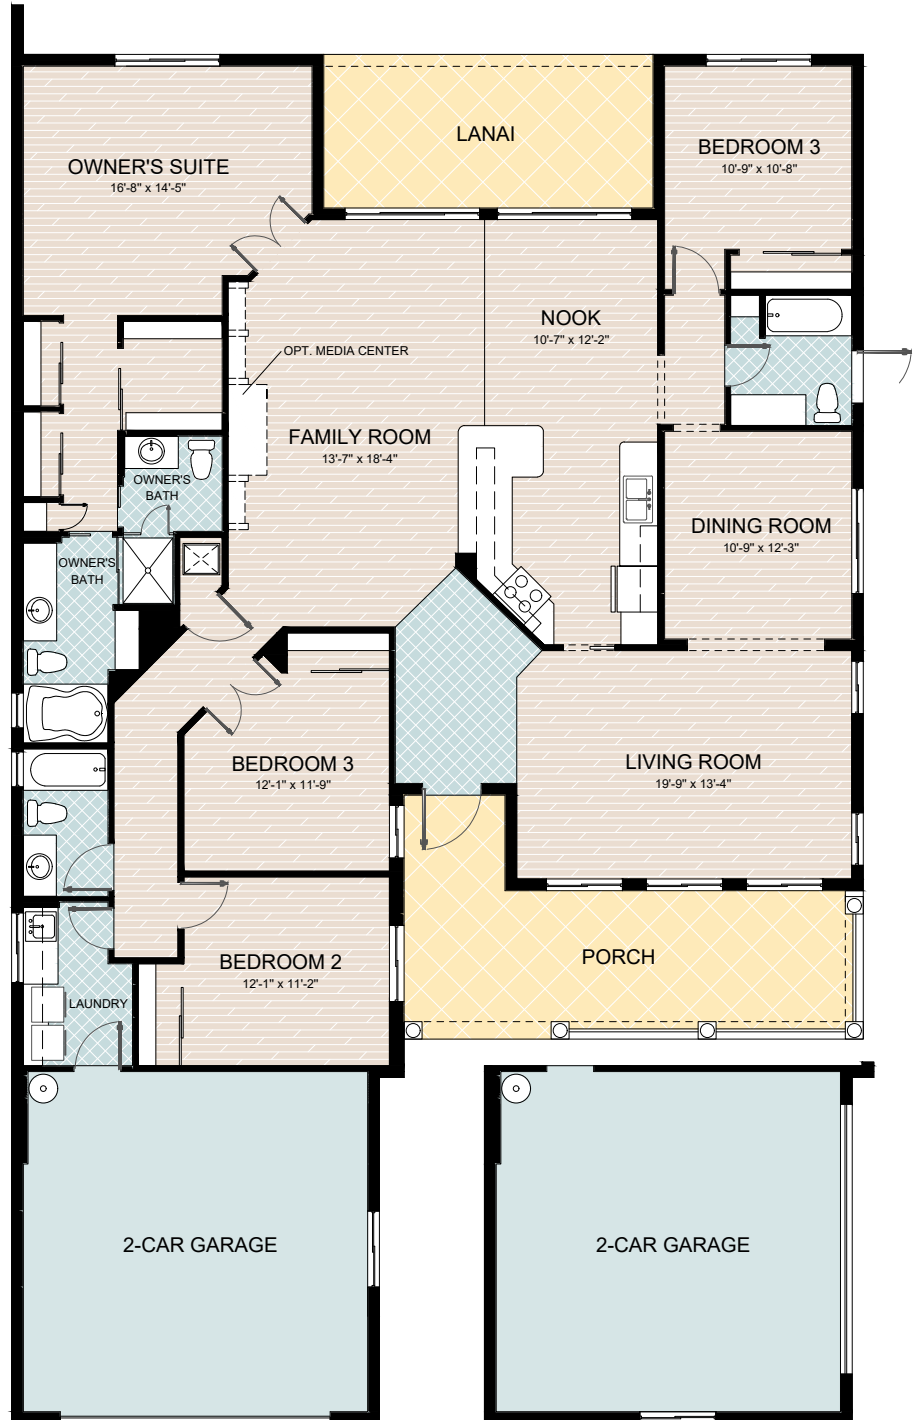

## Carlyle

### Floorplan

#### Luxury Single-Family

4 Bedrooms, 3 Baths  
2-Car Garage

#### Carlyle Square Footage

Residence Area	2,516 sq. ft.
Garage Area	440 sq. ft.
Entry Porch	275 sq. ft.
Lanai	174 sq. ft.
<hr/>	
Total	3,405 sq.ft.

SIDE LOAD GARAGE OPTION