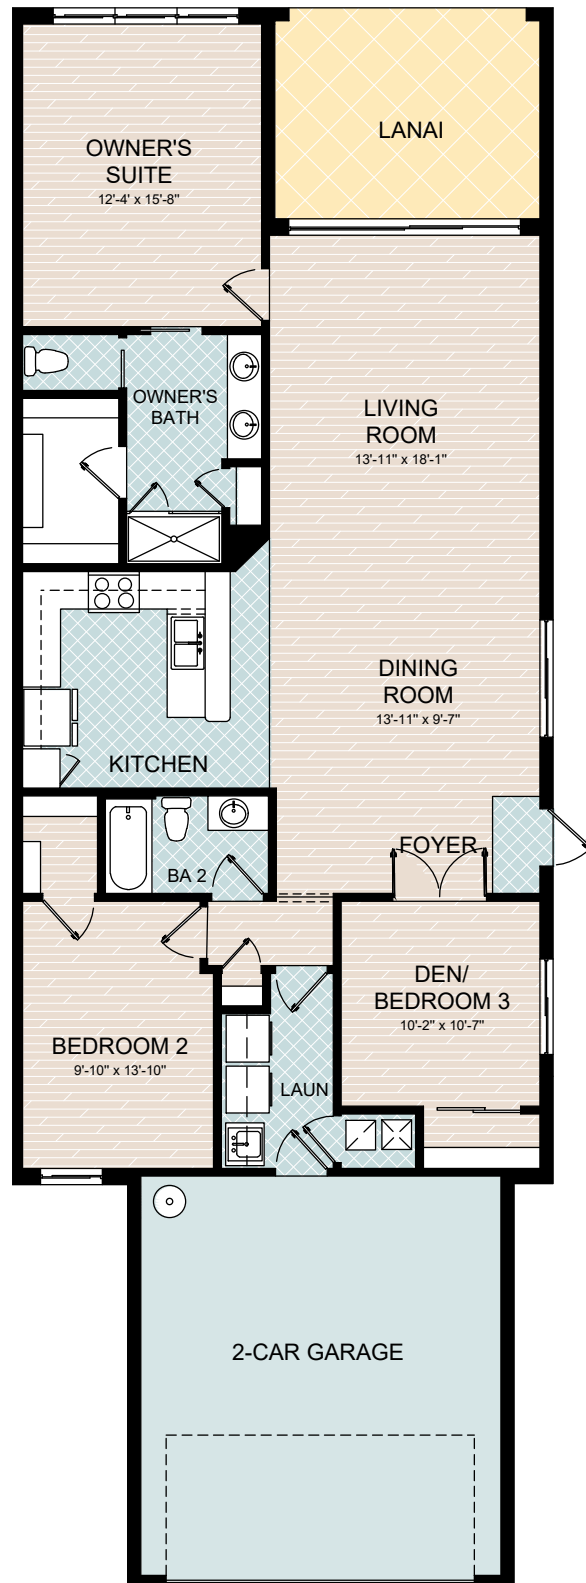

Carrington

Floorplan

Attached Villa

3 Bedrooms, 2 Baths,
2-Car Garage

Carrington Square Footage

Residence Area 1,542 sq. ft

Total 2,128 sq.ft.