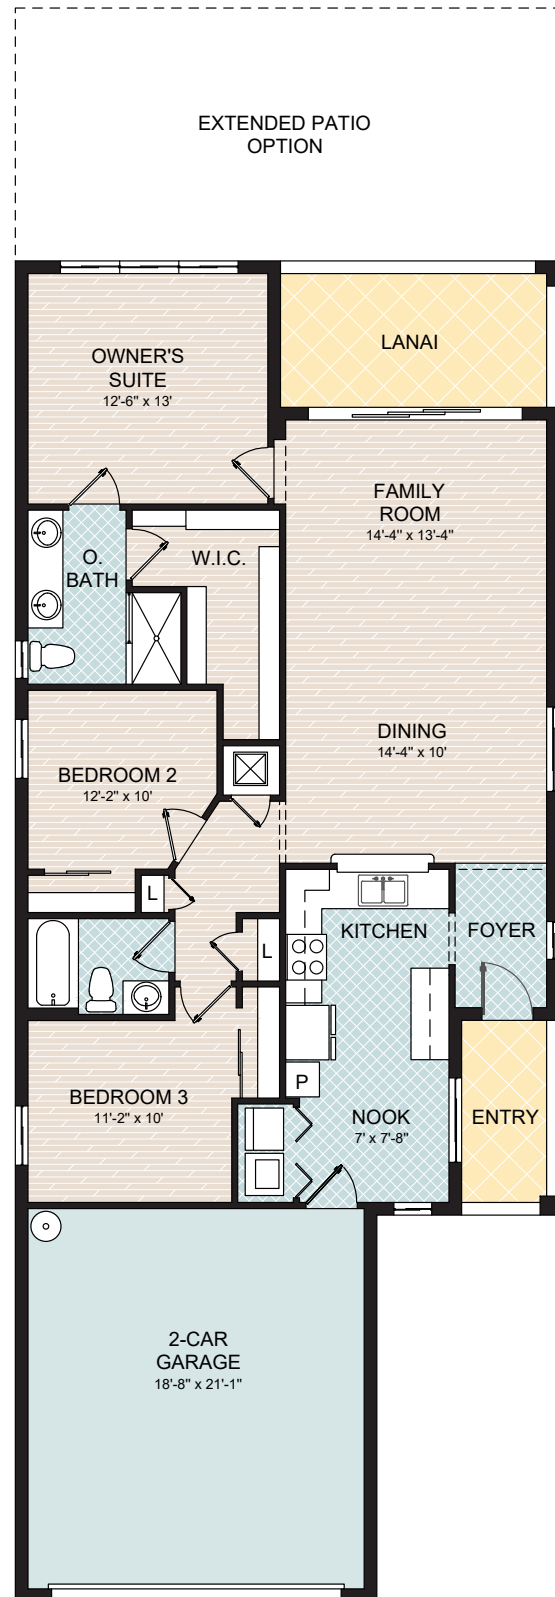

Gray Myst

Floorplan

Single Family Home

3 Bedrooms, 2 Baths,
2-Car Garage

Gray Myst Square Footage

Residence Area 1,392 sq. ft.

Total Area 2,007 sq. ft.