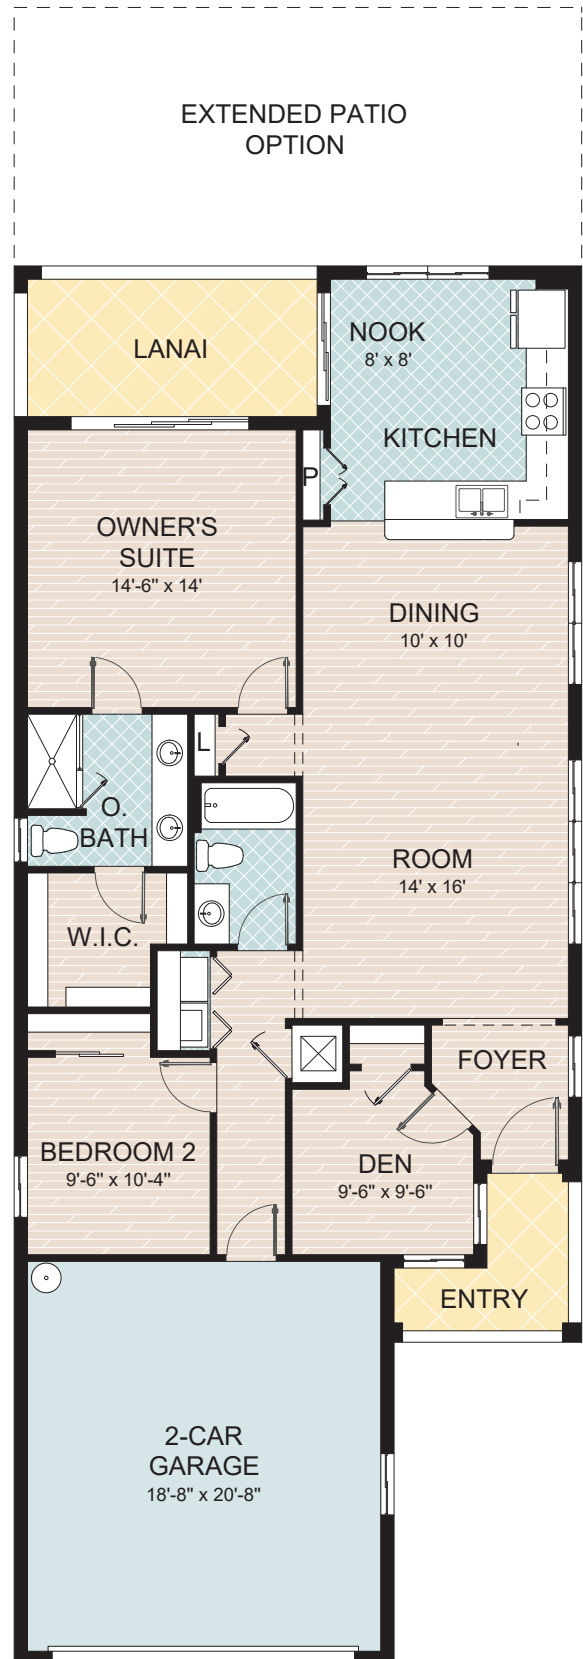

Pine Spring

Floorplan

Single Family Home

2 Bedrooms + Den, 2 Baths,
2-Car Garage

Pine Spring Square Footage

Living Area 1,429 Sq. Ft.

Total Area 2,050 Sq. Ft.