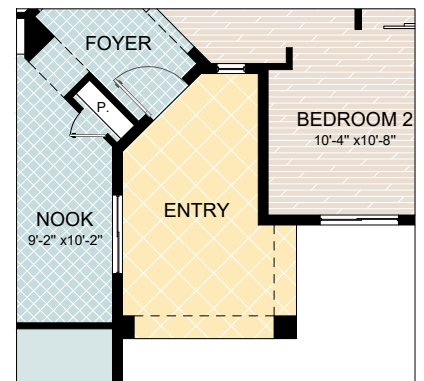

Surrey Crest

Floorplan

Single Family Home

2Bedrooms + Den, 2 Baths,
2-Car Garage

Surrey Crest Square Footage

Residence Area 1,701 sq. ft

Total 2,515 sq.ft.

Elevation A - Porch