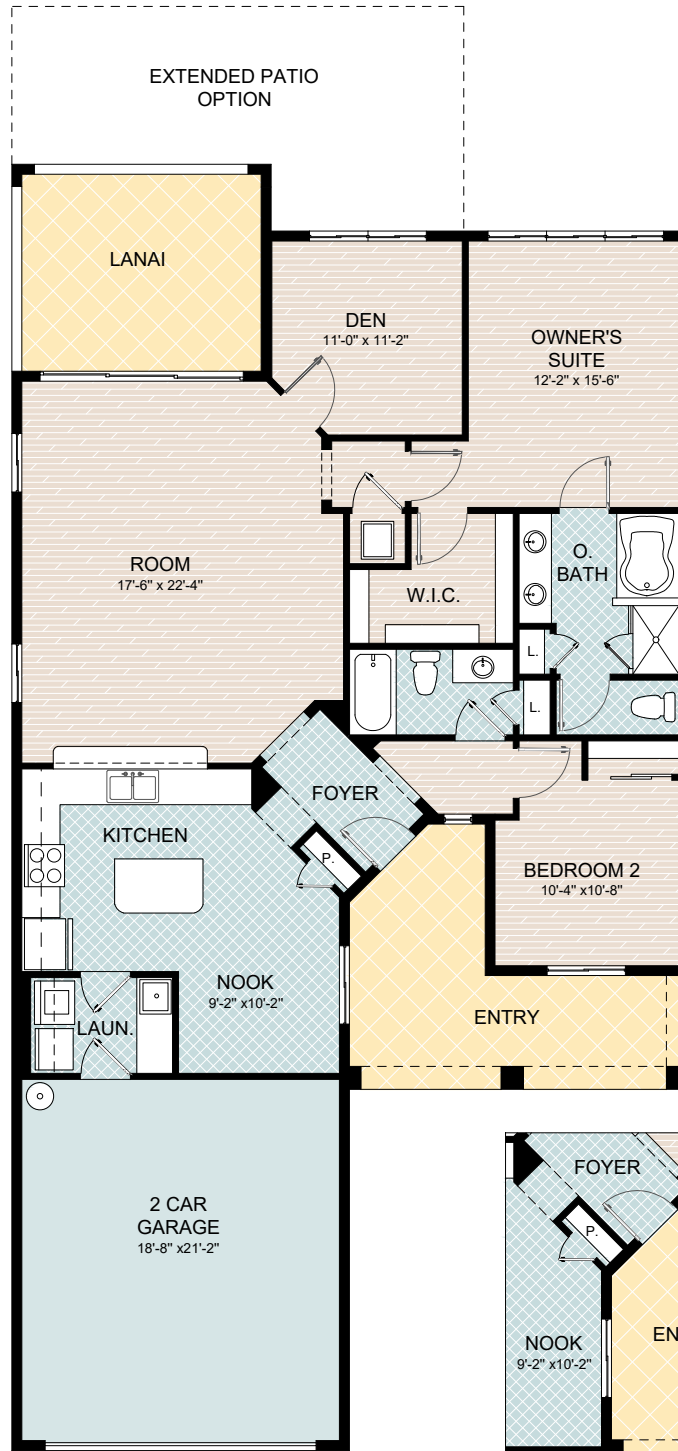

Surrey Crest

Floorplan

Single Family Home

2Bedrooms + Den, 2 Baths,
2-Car Garage

Surrey Crest Square Footage

Residence Area 1,701 sq. ft

Total 2,515 sq.ft.

Elevation A - Porch