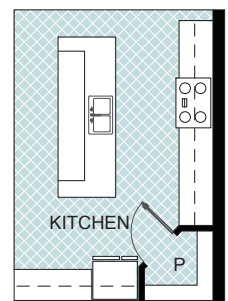

Dunwoody Trl

Floorplan

Single Family Home

3 Bedrooms + Den, 3 Baths,
2-Car Garage + Golf Cart Garage

Dunwoody Trl Square Footage

Residence Area 2,488 sq. ft.

Total 3,380 sq.ft.

KITCHEN OPTION