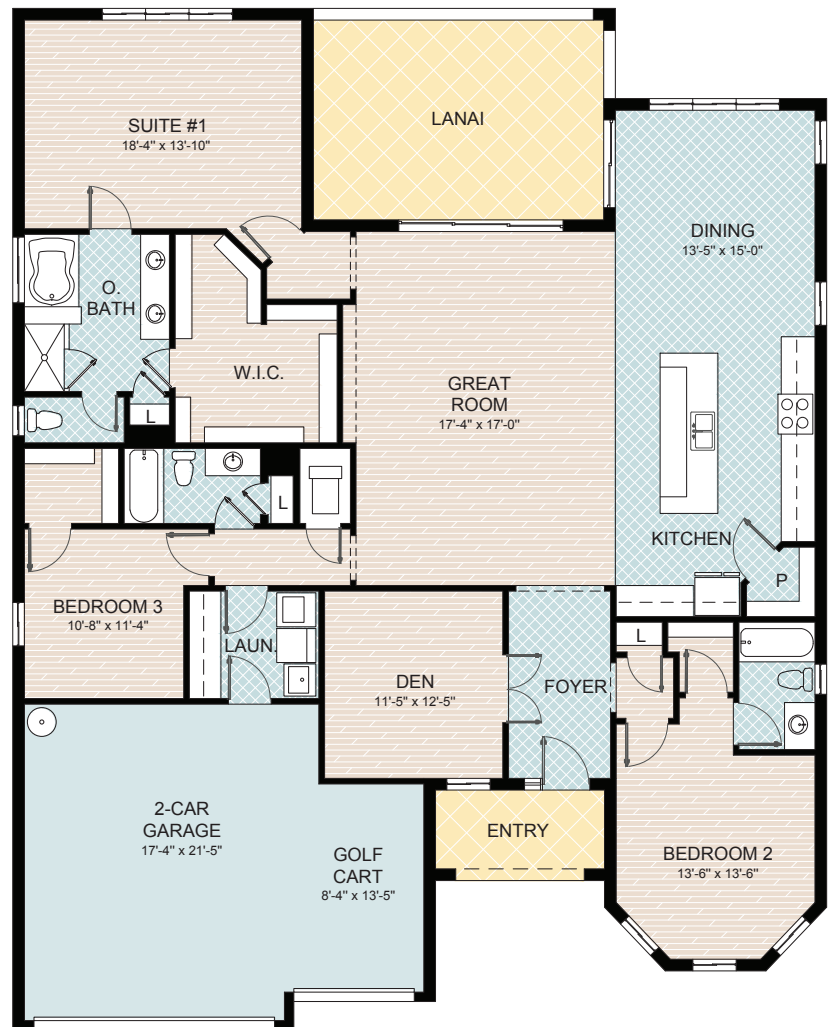

Dunwoody Trl

Floorplan

Single Family Home

3 Bedrooms + Den, 3 Baths,
2-Car Garage + Golf Cart Garage

Dunwoody Trl Square Footage

Residence Area 2,488 sq. ft.

Total 3,380 sq.ft.

KITCHEN OPTION